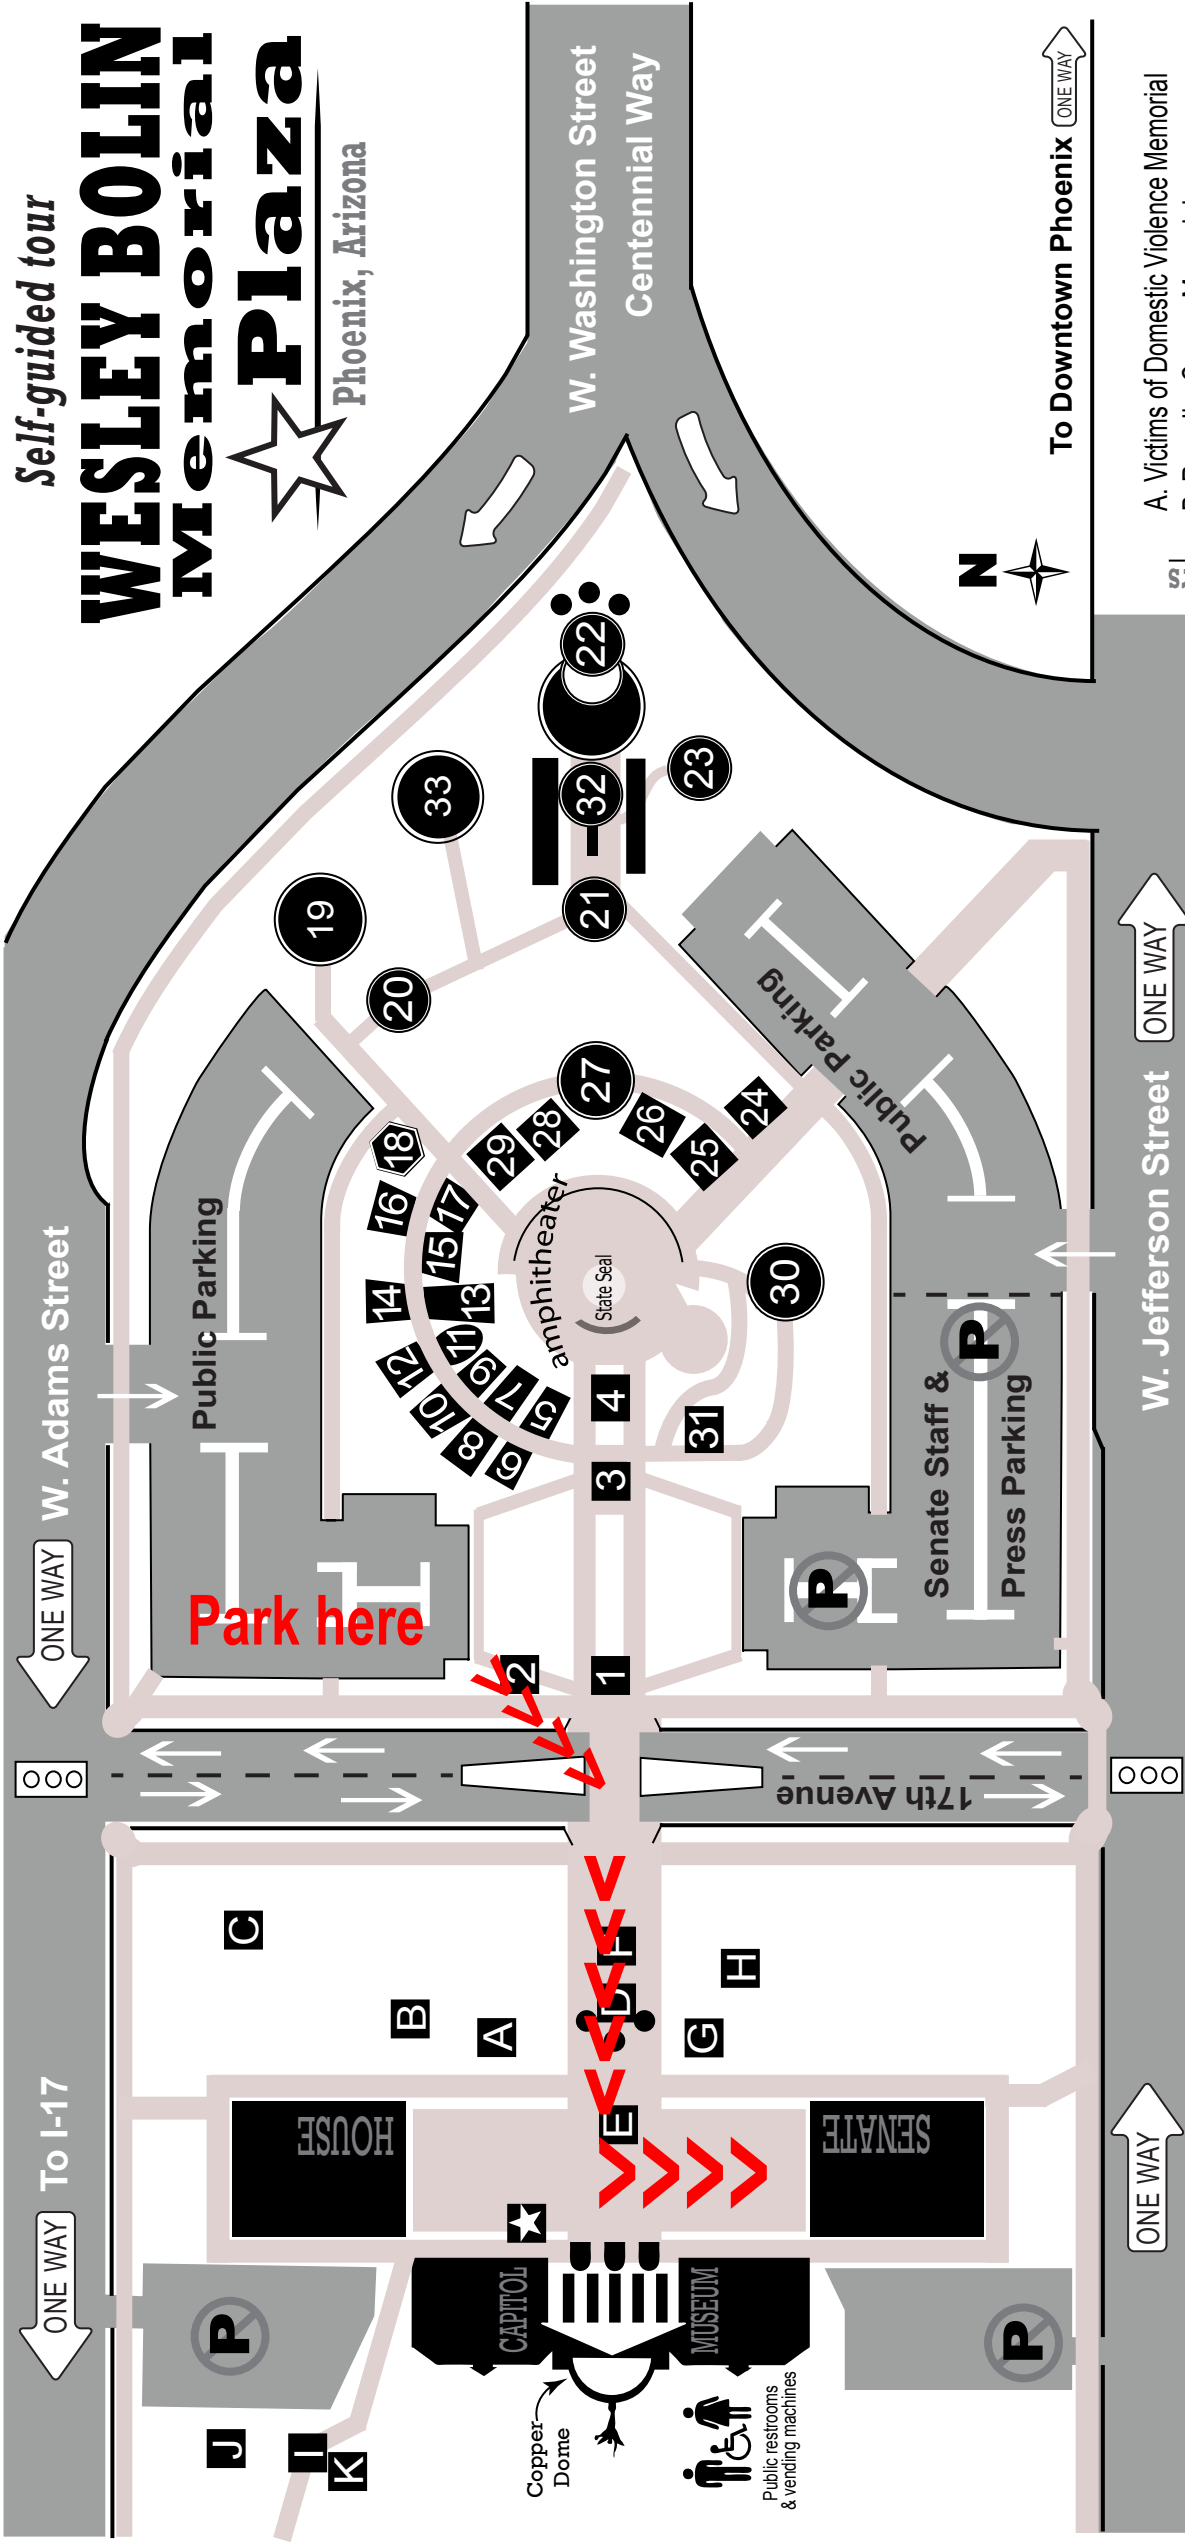

Self-guided tour

WESLEY BOLIN Memorial Plaza

Phoenix, Arizona

Plaza Memorials

1. Wesley Bolin Memorial Marker
2. Crime Victims Memorial
3. Father Kino Statue
4. Navajo Code Talkers Memorial
5. Bushmasters Memorial
6. Arizona Workers Memorial
7. The 10 Commandments Memorial

8. Arizona Pioneer Women Memorial
9. 4th Marine Division Memorial
10. Civilian Conservation Corps Memorial
11. WW I Veterans Memorial
12. Law Enforcement Memorial
13. Jewish War Veterans Memorial
14. Confederate Troops Memorial

15. Martin Luther King Memorial
16. Armenian Holocaust Memorial
17. Desert Storm Memorial
18. Enduring Freedom Memorial
19. 9-11 Memorial
20. Korean War Memorial
21. USS Arizona Mast Memorial
22. USS Arizona Anchor

24. Arizona Law Enforcement K9 Memorial
25. Battle of the Bulge/Ardennes Veterans Memorial
26. Purple Heart Memorial
27. Arizona Peace Officer Memorial
28. Father Albert Braun O.F.M. Statue
29. American Merchant Seaman Memorial
30. Vietnam Veterans Memorial
31. Bill of Rights Monument